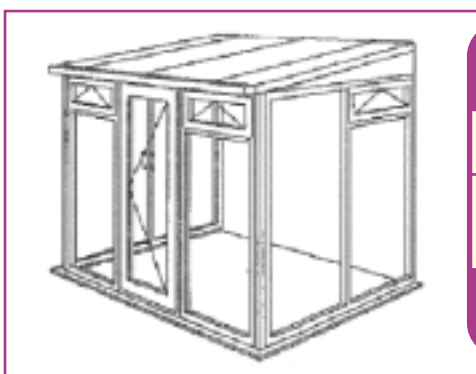

Model: Angmering
FH

Style: Angmering FHLT

Size: 3960mm x 2400mm
12' 1" x 7' 10"

Price: £3,677.00

Model: Steyning
DW

Style: Steyning DWLT

Size: 3000mm x 2400mm
9' 10" x 7' 10"

Price: £2,597.00

Model: Steyning
FH

Style: Steyning FHLT

Size: 3000mm x 2400mm
9' 10" x 7' 10"

Price: £2,791.00

Model: Horsham
FH

Style: Horsham FHLT

Size: 4700mm x 2700mm
15' 5" x 8' 10"

Price: £3,699.00

Model: Ditchling
FH

Style: Ditchling FHLT

Size: 3100mm x 2400mm
10' 2" x 7' 10"

Price: £2,697.00

Model: Reigate
DW

Style: Reigate DWLT

Size: 3000mm x 2600mm
9' 10" x 8' 6"

Price: £2,697.00