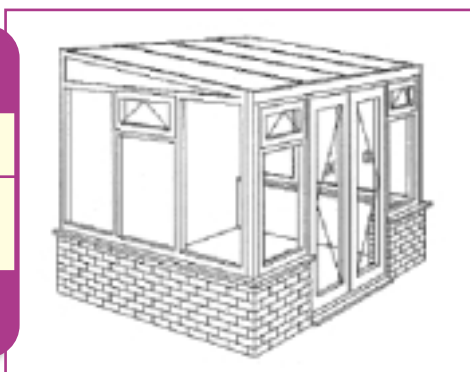

Model: Ditchling
FH

Style: Ditchling FHLT

Size: 3100mm x 2400mm
10' 2" x 7' 10"

Price: £2,697.00

Model: Reigate
DW

Style: Reigate DWLT

Size: 3000mm x 2600mm
9' 10" x 8' 6"

Price: £2,697.00

Model: Merton
DW

Style: Merton DWLT

Size: 5450mm x 2900mm
17' 11" x 9' 6"

Price: £3,977.00

Model: Cobham
FH

Style: Cobham FHLT

Size: 4500mm x 2800mm
14' 9" x 9' 2"

Price: £3,797.00