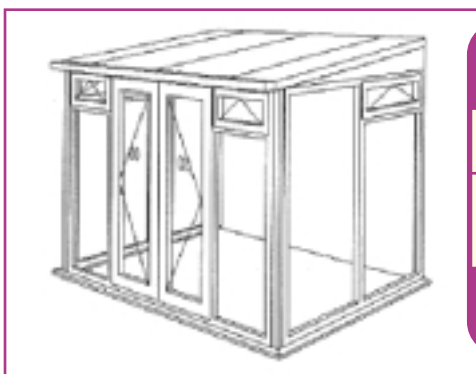

Model: Steyning
FH

Style: Steyning FHLT

Size: 3000mm x 2400mm
9' 10" x 7' 10"

Price: £2,791.00

Model: Horsham
FH

Style: Horsham FHLT

Size: 4700mm x 2700mm
15' 5" x 8' 10"

Price: £3,699.00

Model: Ditchling
FH

Style: Ditchling FHLT

Size: 3100mm x 2400mm
10' 2" x 7' 10"

Price: £2,697.00

Model: Reigate
DW

Style: Reigate DWLT

Size: 3000mm x 2600mm
9' 10" x 8' 6"

Price: £2,697.00