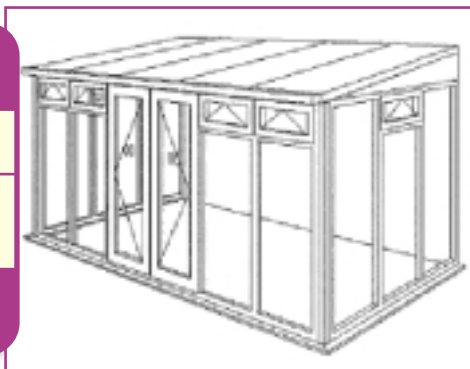

Model: Angmering
FH

Style: Angmering FHLT

Size: 3960mm x 2400mm
12' 1" x 7' 10"

Price: £3,677.00

Model: Steyning
DW

Style: Steyning DWLT

Size: 3000mm x 2400mm
9' 10" x 7' 10"

Price: £2,597.00

Model: Steyning
FH

Style: Steyning FHLT

Size: 3000mm x 2400mm
9' 10" x 7' 10"

Price: £2,791.00

Model: Horsham
FH

Style: Horsham FHLT

Size: 4700mm x 2700mm
15' 5" x 8' 10"

Price: £3,699.00

Model: Ditchling
FH

Style: Ditchling FHLT

Size: 3100mm x 2400mm
10' 2" x 7' 10"

Price: £2,697.00

Model: Reigate
DW

Style: Reigate DWLT

Size: 3000mm x 2600mm
9' 10" x 8' 6"

Price: £2,697.00