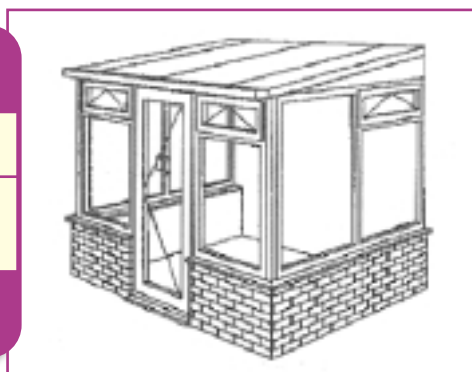

Learn - to

*Delivering better priced Conservatories,
Sun Lounges and Garden Rooms via the Internet.*

SUPPLY ONLY PRICE LIST

Model: Angmering
DW

Style: Angmering DWLT

Size: 3960mm x 2400mm
12' 1" x 7' 10"

Price: £3,387.00

Model: Angmering
FH

Style: Angmering FHLT

Size: 3960mm x 2400mm
12' 1" x 7' 10"

Price: £3,677.00

Model: Steyning
DW

Style: Steyning DWLT

Size: 3000mm x 2400mm
9' 10" x 7' 10"

Price: £2,597.00

Model: Steyning
FH

Style: Steyning FHLT

Size: 3000mm x 2400mm
9' 10" x 7' 10"

Price: £2,791.00

Model: Horsham
FH

Style: Horsham FHLT

Size: 4700mm x 2700mm
15' 5" x 8' 10"

Price: £3,699.00

Model: Ditchling
FH

Style: Ditchling FHLT

Size: 3100mm x 2400mm
10' 2" x 7' 10"

Price: £2,697.00

Model: Reigate
DW

Style: Reigate DWLT

Size: 3000mm x 2600mm
9' 10" x 8' 6"

Price: £2,697.00