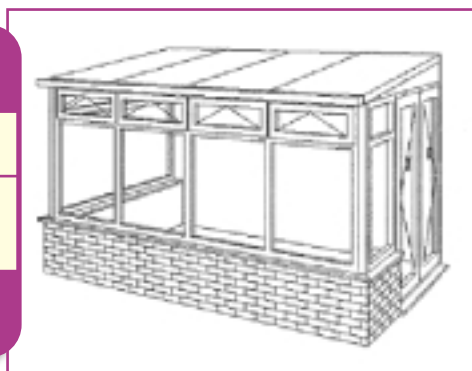

Learn - to

*Delivering better priced Conservatories,
Sun Lounges and Garden Rooms via the Internet.*

SUPPLY ONLY PRICE LIST

Model: Angmering
DW

Style: Angmering DWLT

Size: 3960mm x 2400mm
12' 1" x 7' 10"

Price: £3,387.00

Model: Angmering
FH

Style: Angmering FHLT

Size: 3960mm x 2400mm
12' 1" x 7' 10"

Price: £3,677.00

Model: Steyning
DW

Style: Steyning DWLT

Size: 3000mm x 2400mm
9' 10" x 7' 10"

Price: £2,597.00