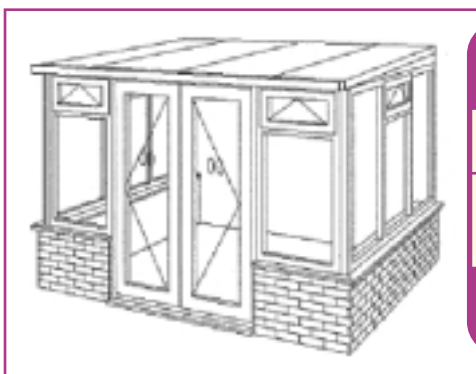

Model: Merton
DW

Style: Merton DWLT

Size: 5450mm x 2900mm
17' 11" x 9' 6"

Price: £3,977.00

Model: Cobham
FH

Style: Cobham FHLT

Size: 4500mm x 2800mm
14' 9" x 9' 2"

Price: £3,797.00

Model: Chertsey
DW

Style: Chertsey DWLT

Size: 3200mm x 2800mm
10' 6" x 9' 2"

Price: £2,897.00

Model: Walton
DW

Style: Walton DWLT

Size: 5200mm x 2800mm
17' 1" x 9' 2"

Price: £3,677.00

Model: Hampton
FH

Style: Hampton FHLT

Size: 6400mm x 2900mm
21' x 9' 6"

Price: £4,867.00

Model: Salisbury
DW

Style: Lean-To

Size: 4500mm x 2700mm
14' 9" x 8' 10"

Price: £3,891.00