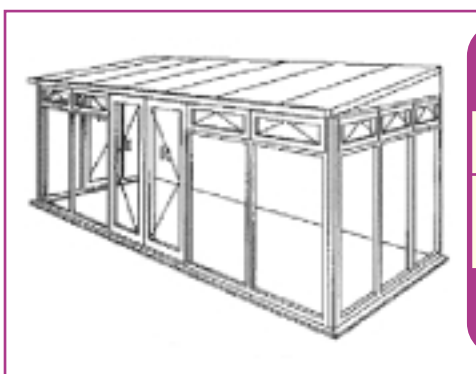

Model: Chertsey
DW

Style: Chertsey DWLT

Size: 3200mm x 2800mm
10' 6" x 9' 2"

Price: £2,897.00

Model: Walton
DW

Style: Walton DWLT

Size: 5200mm x 2800mm
17' 1" x 9' 2"

Price: £3,677.00

Model: Hampton
FH

Style: Hampton FHLT

Size: 6400mm x 2900mm
21' x 9' 6"

Price: £4,867.00

Model: Salisbury
DW

Style: Lean-To

Size: 4500mm x 2700mm
14' 9" x 8' 10"

Price: £3,891.00

Model: Mini
FH

Style: Lean-To

Size: 2400mm x 1800mm
7' 10" x 5' 11"

Price: £2,497.00

Model: Hastings
DW

Style: Lean-To

Size: 7300mm x 3350mm
23' 11" x 11'

Price: £5,077.00