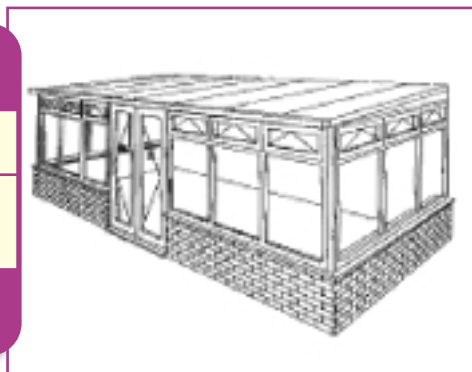

Model: Hampton
FH

Style: Hampton FHLT

Size: 6400mm x 2900mm
21' x 9' 6"

Price: £4,867.00

Model: Salisbury
DW

Style: Lean-To

Size: 4500mm x 2700mm
14' 9" x 8' 10"

Price: £3,891.00

Model: Mini
FH

Style: Lean-To

Size: 2400mm x 1800mm
7' 10" x 5' 11"

Price: £2,497.00

Model: Hastings
DW

Style: Lean-To

Size: 7300mm x 3350mm
23' 11" x 11'

Price: £5,077.00

Special Offers - Lean-To Style Conservatories

The examples in this price list are just a few of the standard models that we are making special offers on at present. Don't worry if you can't find the exact model size you require - just contact us and we will almost certainly have a model that fits (this will not unfortunately apply to difficult site situation with height restrictions, box gutters etc. - in this instance, please ask for a Bespoke Quotation).

Lean-To style conservatories (also known as HOME EXTENDER) are all manufactured using synseal PVC Extrusion - double-glazed frames and 16mm polycarbonate roof. All dimensions quoted are external brickwork dimensions. All roofing components by ULTRAFRAME.