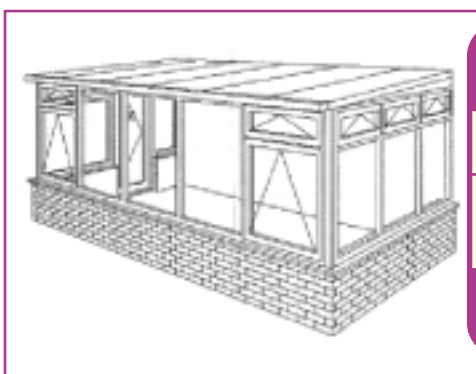

Model: Steyning
FH

Style: Steyning FHLT

Size: 3000mm x 2400mm
9' 10" x 7' 10"

Price: £2,791.00

Model: Horsham
FH

Style: Horsham FHLT

Size: 4700mm x 2700mm
15' 5" x 8' 10"

Price: £3,699.00

Model: Ditchling
FH

Style: Ditchling FHLT

Size: 3100mm x 2400mm
10' 2" x 7' 10"

Price: £2,697.00

Model: Reigate
DW

Style: Reigate DWLT

Size: 3000mm x 2600mm
9' 10" x 8' 6"

Price: £2,697.00

Model: Merton
DW

Style: Merton DWLT

Size: 5450mm x 2900mm
17' 11" x 9' 6"

Price: £3,977.00

Model: Cobham
FH

Style: Cobham FHLT

Size: 4500mm x 2800mm
14' 9" x 9' 2"

Price: £3,797.00

Model: Hampton
FH

Style: Hampton FHLT

Size: 6400mm x 2900mm
21' x 9' 6"

Price: £4,867.00

Model: Salisbury
DW

Style: Lean-To

Size: 4500mm x 2700mm
14' 9" x 8' 10"

Price: £3,891.00