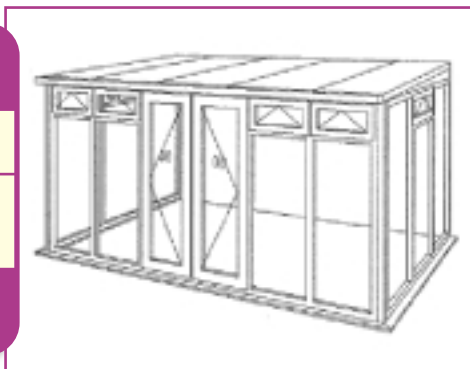

Model: Ditchling
FH

Style: Ditchling FHLT

Size: 3100mm x 2400mm
10' 2" x 7' 10"

Price: £2,697.00

Model: Reigate
DW

Style: Reigate DWLT

Size: 3000mm x 2600mm
9' 10" x 8' 6"

Price: £2,697.00

Model: Merton
DW

Style: Merton DWLT

Size: 5450mm x 2900mm
17' 11" x 9' 6"

Price: £3,977.00

Model: Cobham
FH

Style: Cobham FHLT

Size: 4500mm x 2800mm
14' 9" x 9' 2"

Price: £3,797.00

Model: Hampton
FH

Style: Hampton FHLT

Size: 6400mm x 2900mm
21' x 9' 6"

Price: £4,867.00

Model: Salisbury
DW

Style: Lean-To

Size: 4500mm x 2700mm
14' 9" x 8' 10"

Price: £3,891.00

Model: Mini
FH

Style: Lean-To

Size: 2400mm x 1800mm
7' 10" x 5' 11"

Price: £2,497.00

Model: Hastings
DW

Style: Lean-To

Size: 7300mm x 3350mm
23' 11" x 11'

Price: £5,077.00