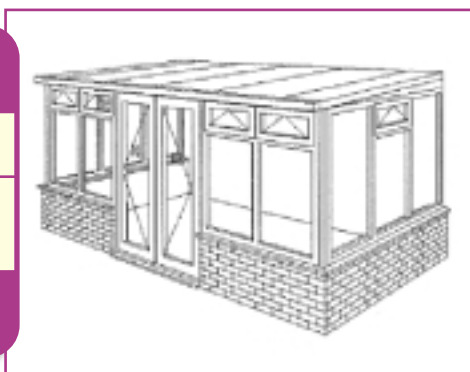

Model: Chertsey
DW

Style: Chertsey DWLT

Size: 3200mm x 2800mm
10' 6" x 9' 2"

Price: £2,897.00

Model: Walton
DW

Style: Walton DWLT

Size: 5200mm x 2800mm
17' 1" x 9' 2"

Price: £3,677.00

Model: Hampton
FH

Style: Hampton FHLT

Size: 6400mm x 2900mm
21' x 9' 6"

Price: £4,867.00

Model: Salisbury
DW

Style: Lean-To

Size: 4500mm x 2700mm
14' 9" x 8' 10"

Price: £3,891.00

Model: Mini
FH

Style: Lean-To

Size: 2400mm x 1800mm
7' 10" x 5' 11"

Price: £2,497.00

Model: Hastings
DW

Style: Lean-To

Size: 7300mm x 3350mm
23' 11" x 11'

Price: £5,077.00