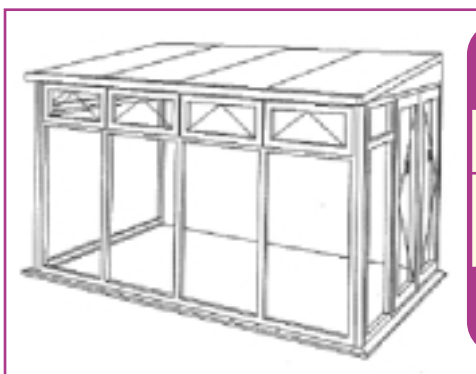

Learn - to

*Delivering better priced Conservatories,
Sun Lounges and Garden Rooms via the Internet.*

SUPPLY ONLY PRICE LIST

Model: Angmering
DW

Style: Angmering DWLT

Size: 3960mm x 2400mm
12' 1" x 7' 10"

Price: £3,387.00

Model: Angmering
FH

Style: Angmering FHLT

Size: 3960mm x 2400mm
12' 1" x 7' 10"

Price: £3,677.00

Model: Steyning
DW

Style: Steyning DWLT

Size: 3000mm x 2400mm
9' 10" x 7' 10"

Price: £2,597.00