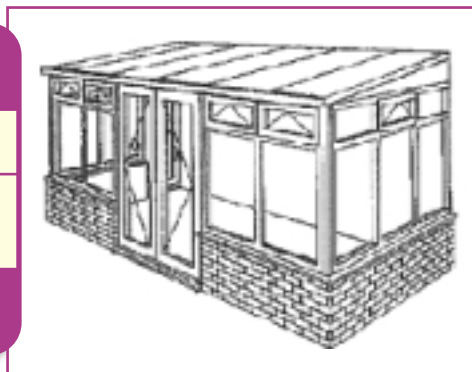

Model: Hampton
FH

Style: Hampton FHLT

Size: 6400mm x 2900mm
21' x 9' 6"

Price: £4,867.00

Model: Salisbury
DW

Style: Lean-To

Size: 4500mm x 2700mm
14' 9" x 8' 10"

Price: £3,891.00

Model: Mini
FH

Style: Lean-To

Size: 2400mm x 1800mm
7' 10" x 5' 11"

Price: £2,497.00

Model: Hastings
DW

Style: Lean-To

Size: 7300mm x 3350mm
23' 11" x 11'

Price: £5,077.00