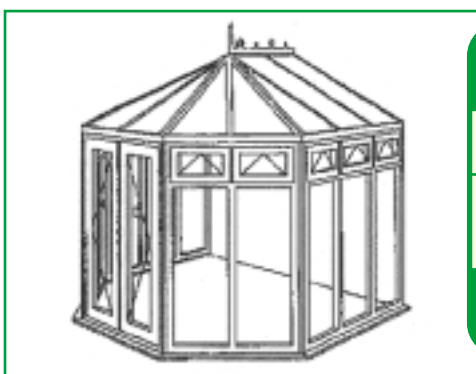

Victorian

*Delivering better priced Conservatories,
Sun Lounges and Garden Rooms via the Internet.*

SUPPLY ONLY PRICE LIST

Model: Bramber
DW

Style: Bram DWWIC

Size: 3350mm x 3450mm
11' x 11' 4"

Price: £3,587.00

Model: Bramber
FH

Style: Bram FHVIC

Size: 3350mm x 3450mm
11' x 11' 4"

Price: £3,971.00

Model: Shop
DW

Style: Shop DWWIC

Size: 3235mm x 2860mm
10' 7" x 9' 5"

Price: £3,617.00

Model: Shop
FH

Style: Shop FHVIC

Size: 3235mm x 2860mm
10' 7" x 9' 5"

Price: £3,847.00

Model: Rustington
DW

Style: Rton DWVIC

Size: 3660mm x 3350mm
12' x 11'

Price: £4,177.00

Model: Rustington
FH

Style: Rton FHVIC

Size: 3660mm x 3350mm
12' x 11'

Price: £4,377.00

Model: Rustington
Bungalow DW

Style: Rbung DWVIC

Size: 3660mm x 3350mm
12' x 11'

Price: £4,677.00