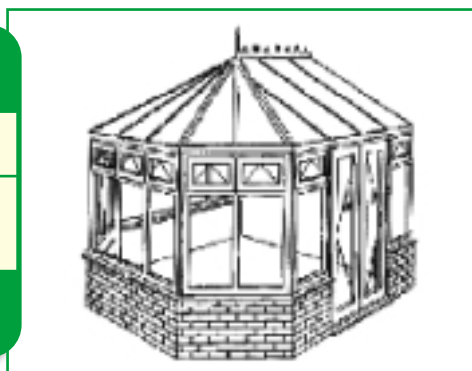

Model: Cardiff
PVICDW

Style: "P" Victorian

Size: 5000mm x 3250mm
16' 5" x 10' 8"

Price: £5,077.00

Model: Chelsea
DW

Style: Victorian

Size: 3900mm x 3900mm
12' 10" x 12' 10"

Price: £4,891.00

Model: Milton
PVICDW

Style: "P" Victorian

Size: 5599mm x 3600mm
18' 4" x 11' 10"

Price: £5,897.00

Model: Canterbury
DW

Style: Victorian

Size: 4000mm x 3699mm
13' 1" x 12' 2"

Price: £4,439.00

Model: Banbury
PDW

Style: "P" Victorian

Size: 7000mm x 4900mm/max
23' x 16' 1"

Price: £7,057.00

Special Offers - Victorian Style Conservatories

The examples in this price list are just a few of the standard models that we are making special offers on at present. Don't worry if you can't find the exact model size you require - just contact us and we will almost certainly have a model that fits (this will not unfortunately apply to difficult site situation with height restrictions, box gutters etc. - in this instance, please ask for a Bespoke Quotation).