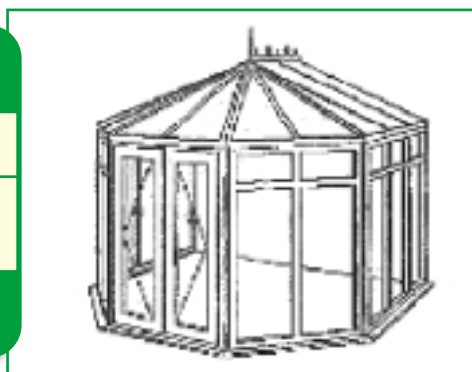

Model: Rustington
Bungalow FH

Style: Rbung FHVIC

Size: 3660mm x 3350mm
12' x 11'

Price: £4,977.00

Model: Kensington
FH

Style: Ken FHVIC

Size: 3800mm x 4200mm
12' 6" x 13' 10"

Price: £4,777.00

Model: Chester
PVICDW

Style: "P" Victorian

Size: 8000mm x 4000mm/max
26' 3" x 13' 1"

Price: £7,199.00

Model: Ipswich
FH

Style: Victorian

Size: 3300mm x 3000mm
10' 10" x 9' 10"

Price: £4,187.00

Model: Cardiff
PVICDW

Style: "P" Victorian

Size: 5000mm x 3250mm
16' 5" x 10' 8"

Price: £5,077.00

Model: Chelsea
DW

Style: Victorian

Size: 3900mm x 3900mm
12' 10" x 12' 10"

Price: £4,891.00

Model: Milton
PVICDW

Style: "P" Victorian

Size: 5599mm x 3600mm
18' 4" x 11' 10"

Price: £5,897.00

Model: Canterbury
DW

Style: Victorian

Size: 4000mm x 3699mm
13' 1" x 12' 2"

Price: £4,439.00