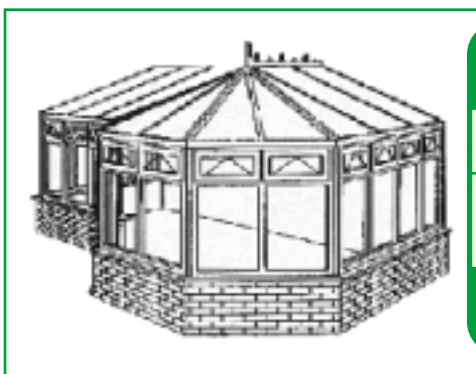

Model: Cardiff
PVICDW

Style: "P" Victorian

Size: 5000mm x 3250mm
16' 5" x 10' 8"

Price: £5,077.00

Model: Chelsea
DW

Style: Victorian

Size: 3900mm x 3900mm
12' 10" x 12' 10"

Price: £4,891.00

Model: Milton
PVICDW

Style: "P" Victorian

Size: 5599mm x 3600mm
18' 4" x 11' 10"

Price: £5,897.00

Model: Canterbury
DW

Style: Victorian

Size: 4000mm x 3699mm
13' 1" x 12' 2"

Price: £4,439.00

Model: Banbury
PDW

Style: "P" Victorian

Size: 7000mm x 4900mm/max
23' x 16' 1"

Price: £7,057.00

Special Offers - Victorian Style Conservatories

The examples in this price list are just a few of the standard models that we are making special offers on at present. Don't worry if you can't find the exact model size you require - just contact us and we will almost certainly have a model that fits (this will not unfortunately apply to difficult site situation with height restrictions, box gutters etc. - in this instance, please ask for a Bespoke Quotation).