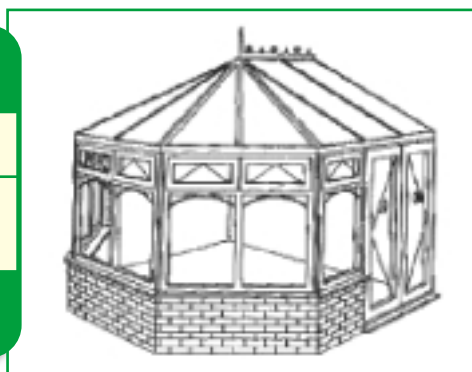

Model: Cardiff
PVICDW

Style: "P" Victorian

Size: 5000mm x 3250mm
16' 5" x 10' 8"

Price: £5,077.00

Model: Chelsea
DW

Style: Victorian

Size: 3900mm x 3900mm
12' 10" x 12' 10"

Price: £4,891.00

Model: Milton
PVICDW

Style: "P" Victorian

Size: 5599mm x 3600mm
18' 4" x 11' 10"

Price: £5,897.00

Model: Canterbury
DW

Style: Victorian

Size: 4000mm x 3699mm
13' 1" x 12' 2"

Price: £4,439.00

Model: Banbury
PDW

Style: "P" Victorian

Size: 7000mm x 4900mm/max
23' x 16' 1"

Price: £7,057.00

Special Offers - Victorian Style Conservatories

The examples in this price list are just a few of the standard models that we are making special offers on at present. Don't worry if you can't find the exact model size you require - just contact us and we will almost certainly have a model that fits (this will not unfortunately apply to difficult site situation with height restrictions, box gutters etc. - in this instance, please ask for a Bespoke Quotation).