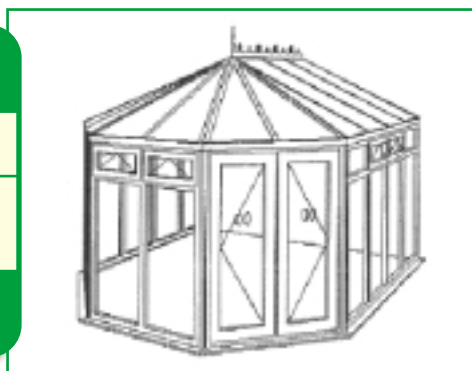

Model: Rustington
FH

Style: Rton FHVIC

Size: 3660mm x 3350mm
12' x 11'

Price: £4,377.00

Model: Rustington
Bungalow DW

Style: Rbung DWVIC

Size: 3660mm x 3350mm
12' x 11'

Price: £4,677.00

Model: Rustington
Bungalow FH

Style: Rbung FHVIC

Size: 3660mm x 3350mm
12' x 11'

Price: £4,977.00

Model: Kensington
FH

Style: Ken FHVIC

Size: 3800mm x 4200mm
12' 6" x 13' 10"

Price: £4,777.00

Model: Chester
PVICDW

Style: "P" Victorian

Size: 8000mm x 4000mm/max
26' 3" x 13' 1"

Price: £7,199.00

Model: Ipswich
FH

Style: Victorian

Size: 3300mm x 3000mm
10' 10" x 9' 10"

Price: £4,187.00

Model: Cardiff
PVICDW

Style: "P" Victorian

Size: 5000mm x 3250mm
16' 5" x 10' 8"

Price: £5,077.00

Model: Chelsea
DW

Style: Victorian

Size: 3900mm x 3900mm
12' 10" x 12' 10"

Price: £4,891.00