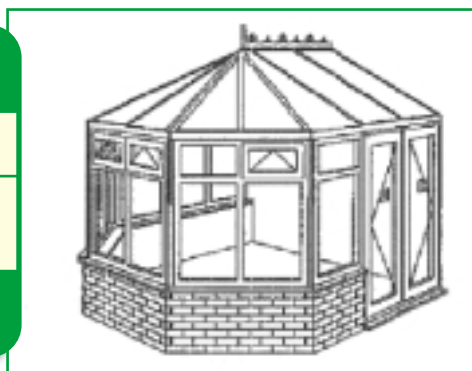

Victorian

*Delivering better priced Conservatories,
Sun Lounges and Garden Rooms via the Internet.*

SUPPLY ONLY PRICE LIST

Model: Bramber
DW

Style: Bram DWWIC

Size: 3350mm x 3450mm
11' x 11' 4"

Price: £3,587.00

Model: Bramber
FH

Style: Bram FHVIC

Size: 3350mm x 3450mm
11' x 11' 4"

Price: £3,971.00

Model: Shop
DW

Style: Shop DWWIC

Size: 3235mm x 2860mm
10' 7" x 9' 5"

Price: £3,617.00

Model: Shop
FH

Style: Shop FHVIC

Size: 3235mm x 2860mm
10' 7" x 9' 5"

Price: £3,847.00

Model: Rustington
DW

Style: Rton DWVIC

Size: 3660mm x 3350mm
12' x 11'

Price: £4,177.00

Model: Rustington
FH

Style: Rton FHVIC

Size: 3660mm x 3350mm
12' x 11'

Price: £4,377.00

Model: Rustington
Bungalow DW

Style: Rbung DWVIC

Size: 3660mm x 3350mm
12' x 11'

Price: £4,677.00