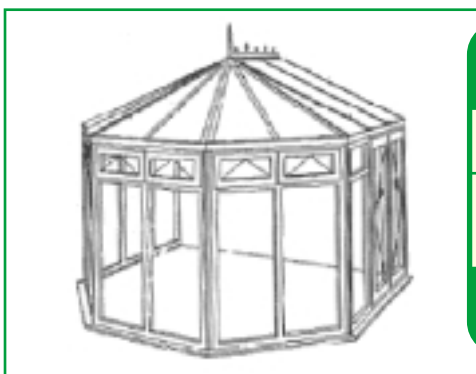

Model: Bramber
FH

Style: Bram FHVIC

Size: 3350mm x 3450mm
11' x 11' 4"

Price: £3,971.00

Model: Shop
DW

Style: Shop DWWIC

Size: 3235mm x 2860mm
10' 7" x 9' 5"

Price: £3,617.00

Model: Shop
FH

Style: Shop FHVIC

Size: 3235mm x 2860mm
10' 7" x 9' 5"

Price: £3,847.00

Model: Rustington
DW

Style: Rton DWVIC

Size: 3660mm x 3350mm
12' x 11'

Price: £4,177.00

Model: Rustington
FH

Style: Rton FHVIC

Size: 3660mm x 3350mm
12' x 11'

Price: £4,377.00

Model: Rustington
Bungalow DW

Style: Rbung DWVIC

Size: 3660mm x 3350mm
12' x 11'

Price: £4,677.00

Model: Rustington
Bungalow FH

Style: Rbung FHVIC

Size: 3660mm x 3350mm
12' x 11'

Price: £4,977.00

Model: Kensington
FH

Style: Ken FHVIC

Size: 3800mm x 4200mm
12' 6" x 13' 10"

Price: £4,777.00